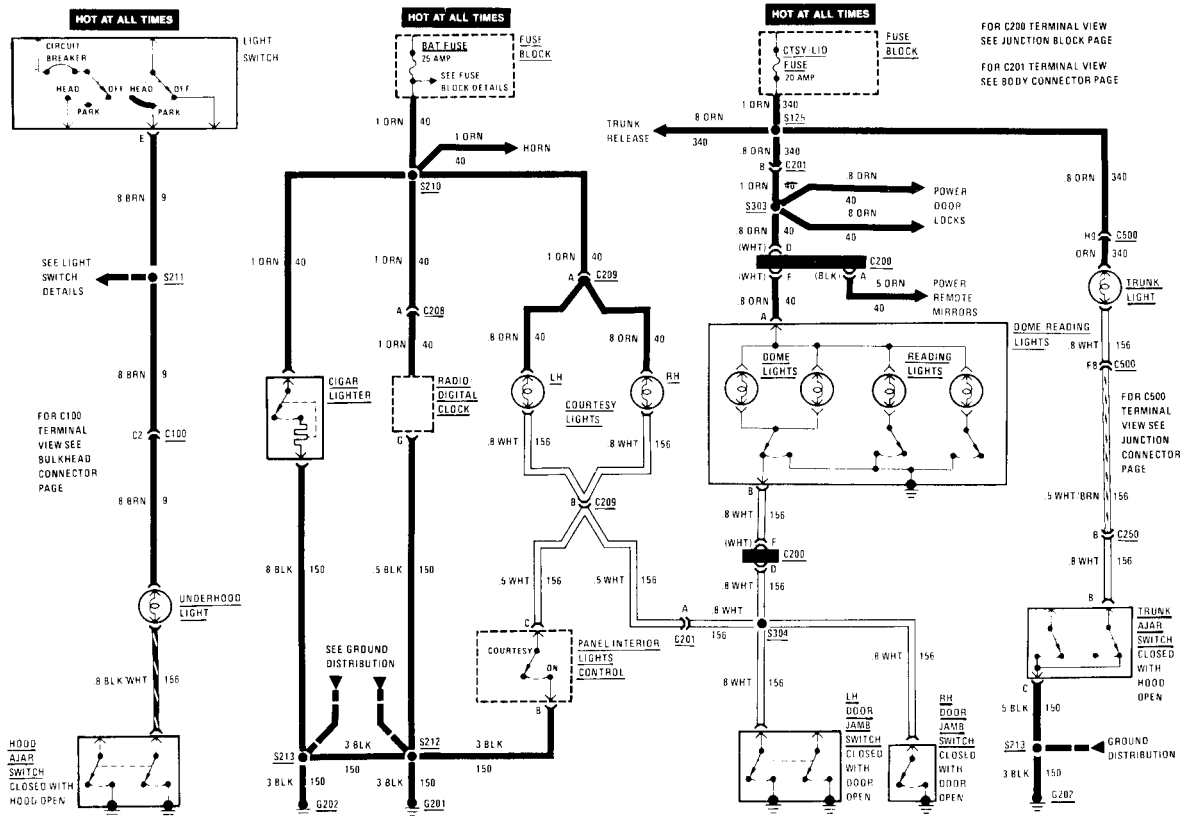

Exterior lights — rear Pontiac emblem (GT models only)

Interior lights — cigarette lighter, clock, underhood light and trunk light