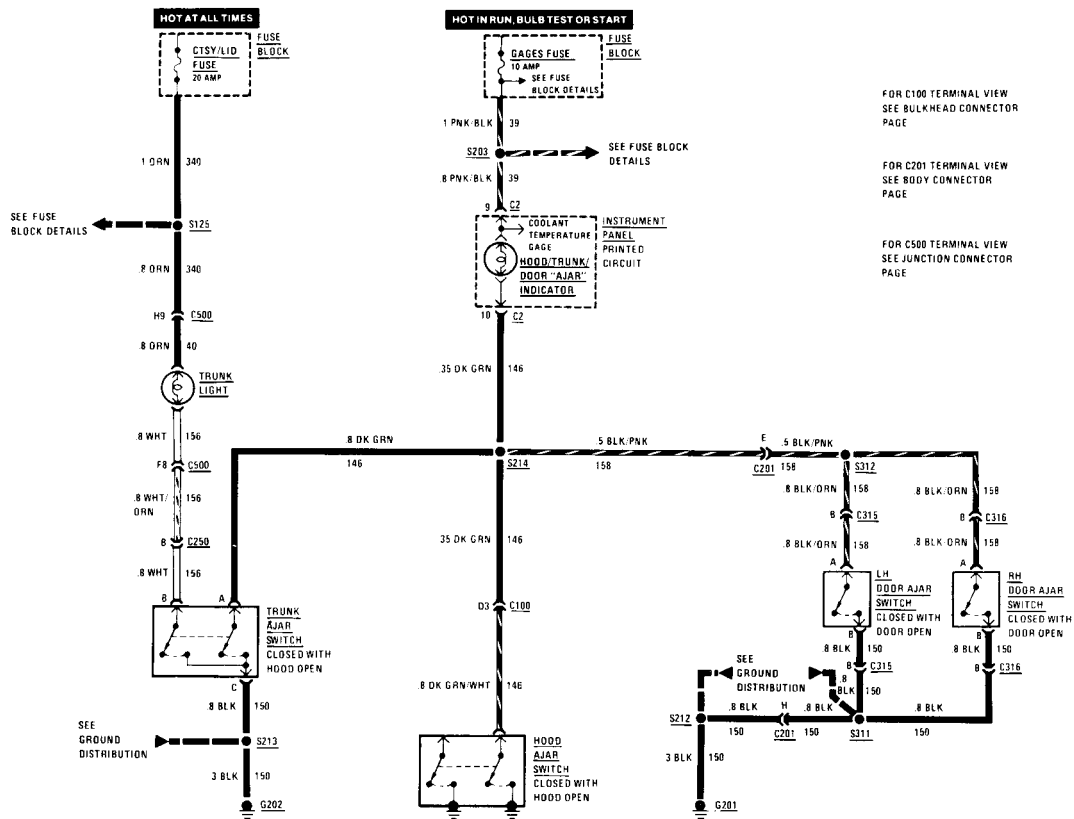

Instrument panel — indicator cluster (fasten belts indicator, high beam indicator, turn indicators, Service Engine Soon light)

Instrument panel — indicator cluster (hood/trunk/door ajar indicator)